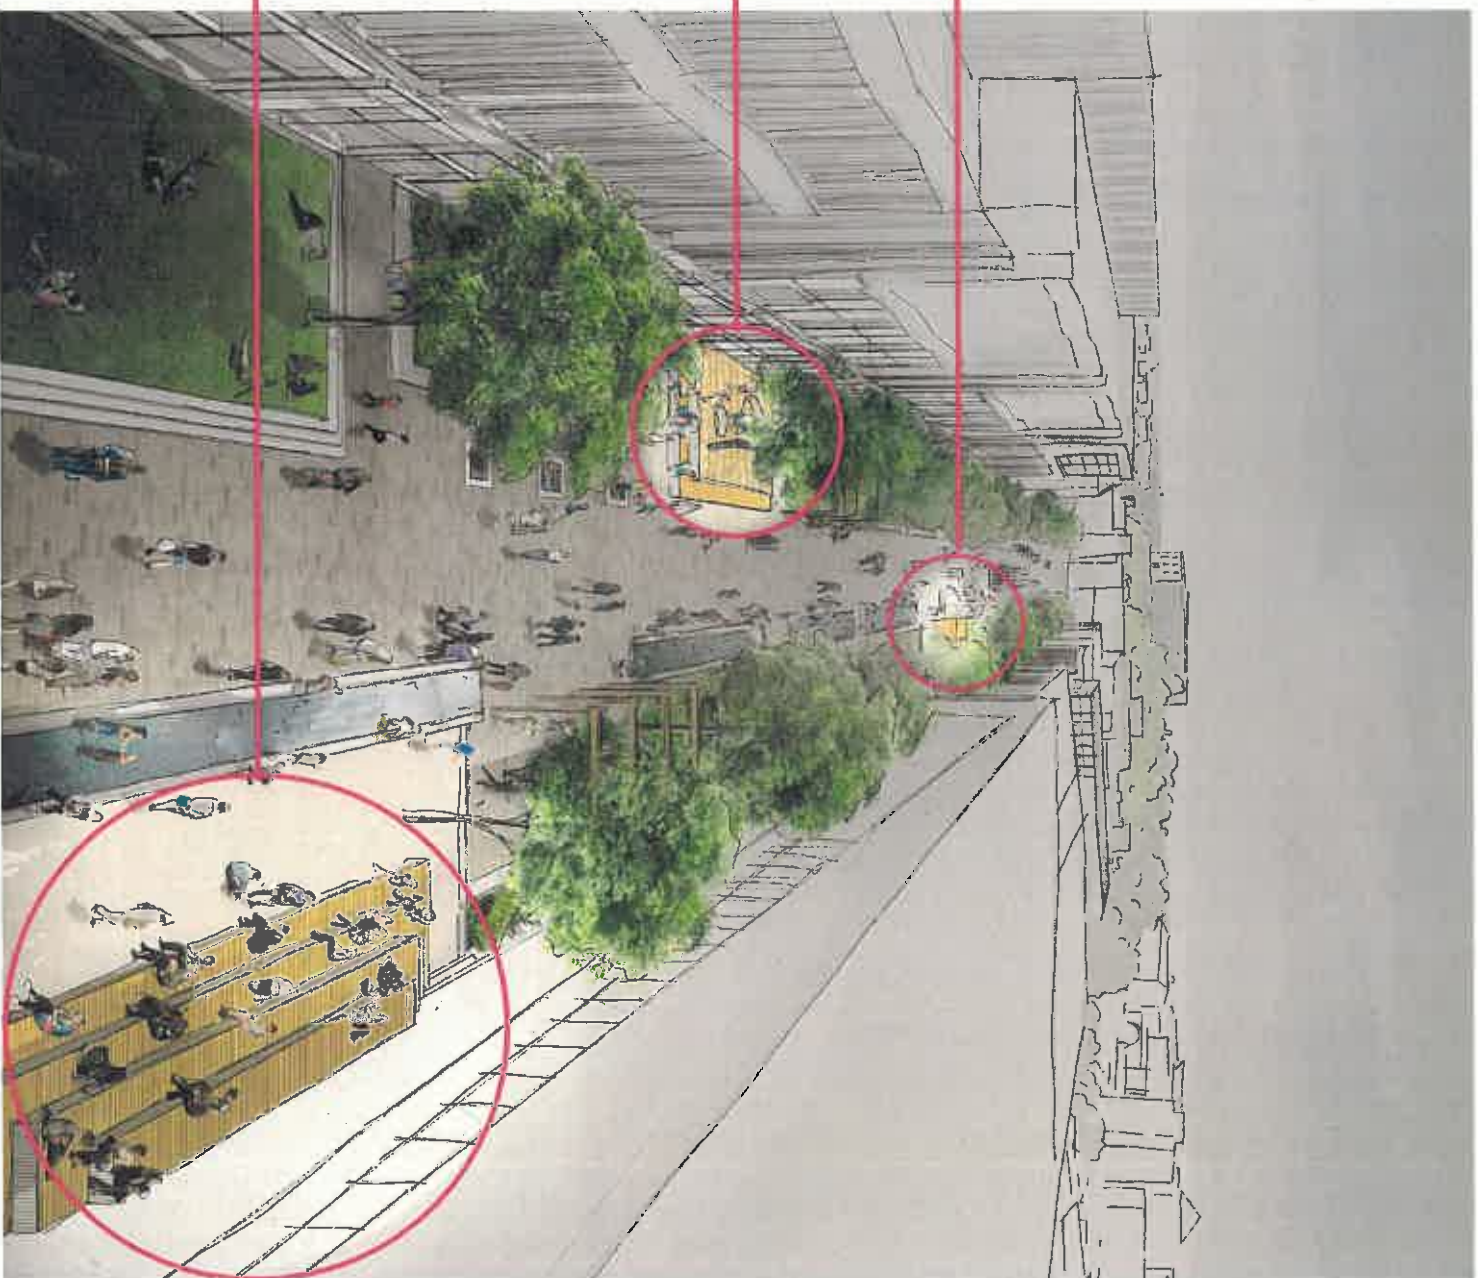

DESIGN ELEMENTS

WATER

Channel

Water Fountains

DESIGN ELEMENTS

LIGHTING SEATING ELEMENTS

Seating structures can be lit.

Options for incorporating words and lighting with colours to theme holidays and events.

SKETCH VIEWS

HIGH LEVEL
VIEW TOWARDS
THE CASTLE

SKETCH VIEWS

COLLIN STREET TOWARDS THE CASTLE

SKETCH VIEWS

HIGH LEVEL
VIEW TOWARDS
THE LIBRARY